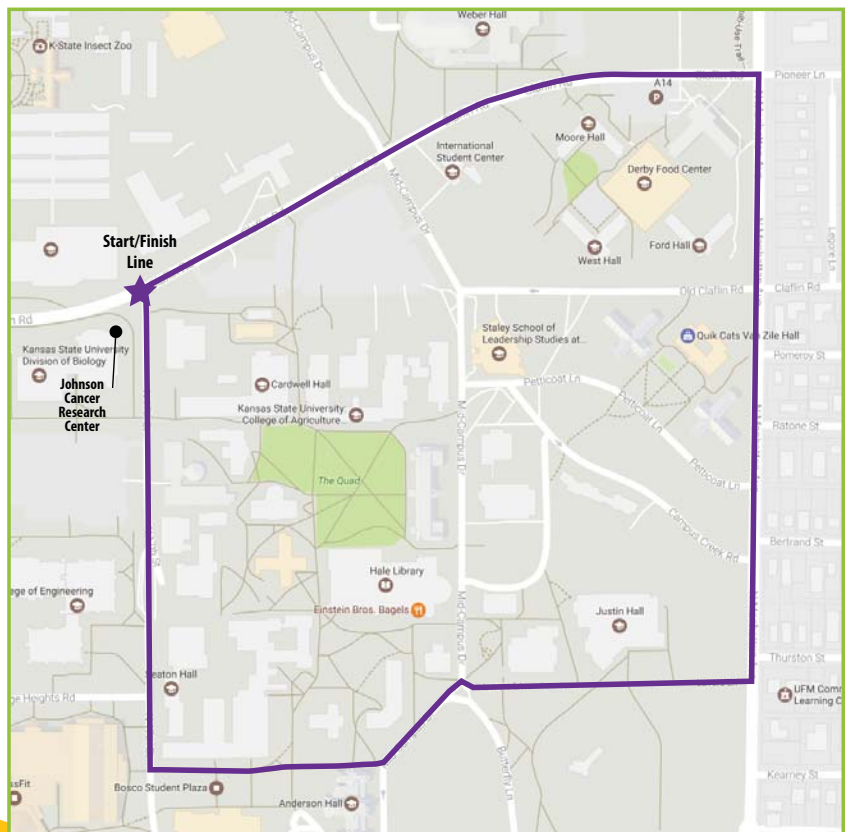

5K For the Fight

May 5, 2018

1.5 mile Fun Run/Walk

Check in: 7:45 am
Johnson Cancer Research Center
Kansas State University
1711 Claflin Road

Start time: 9:05 am
Start/Finish line is out front of the
Johnson Cancer Research Center

- Kid's Fun Run will begin
at 10:00am

Awards and race results will be
announced at 10:10

K-STATE
Research and Extension

Walk Kansas

KANSAS STATE
UNIVERSITY

Johnson Cancer
Research Center

Kansas State University Agricultural Experiment Station and Cooperative Extension Service
K-State Research and Extension is an equal opportunity provider and employer.