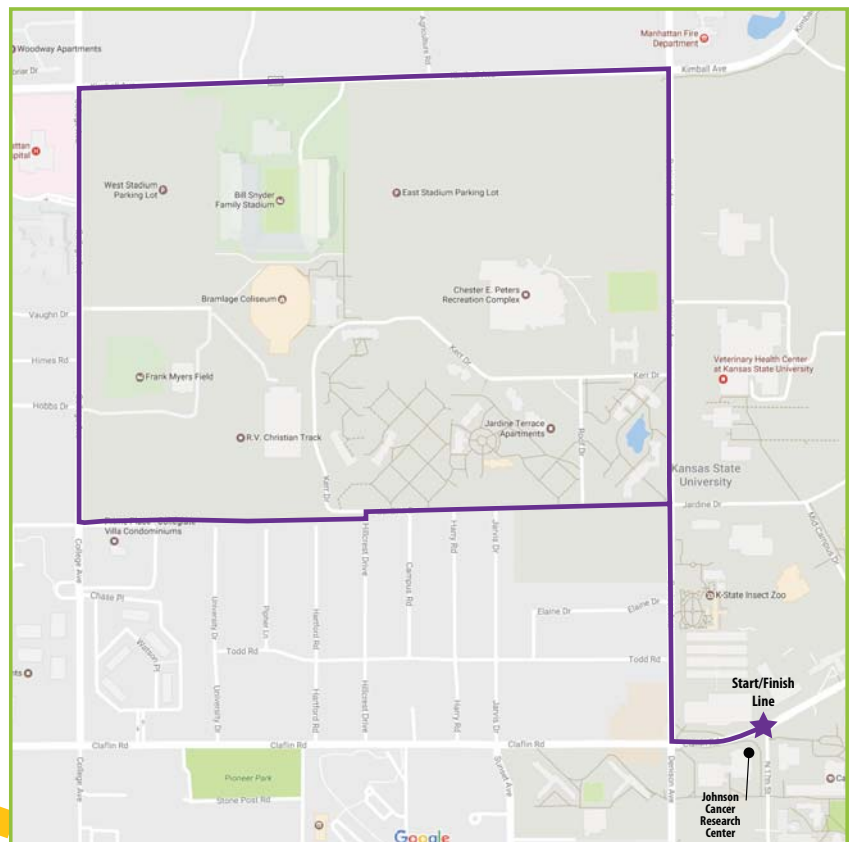

# 5K For the Fight

May 5, 2018

5K Route 3.1 miles

Check in: 7:45 am  
Johnson Cancer Research Center  
Kansas State University  
1711 Claflin Road

Start time: 9:00 am  
Start/Finish line is out front of the  
Johnson Cancer Research Center

• Kid's Fun Run will begin  
at 10:00am

Awards and race results will be  
announced at 10:10

**K-STATE**  
Research and Extension

Walk Kansas

**KANSAS STATE**  
UNIVERSITY

Johnson Cancer  
Research Center