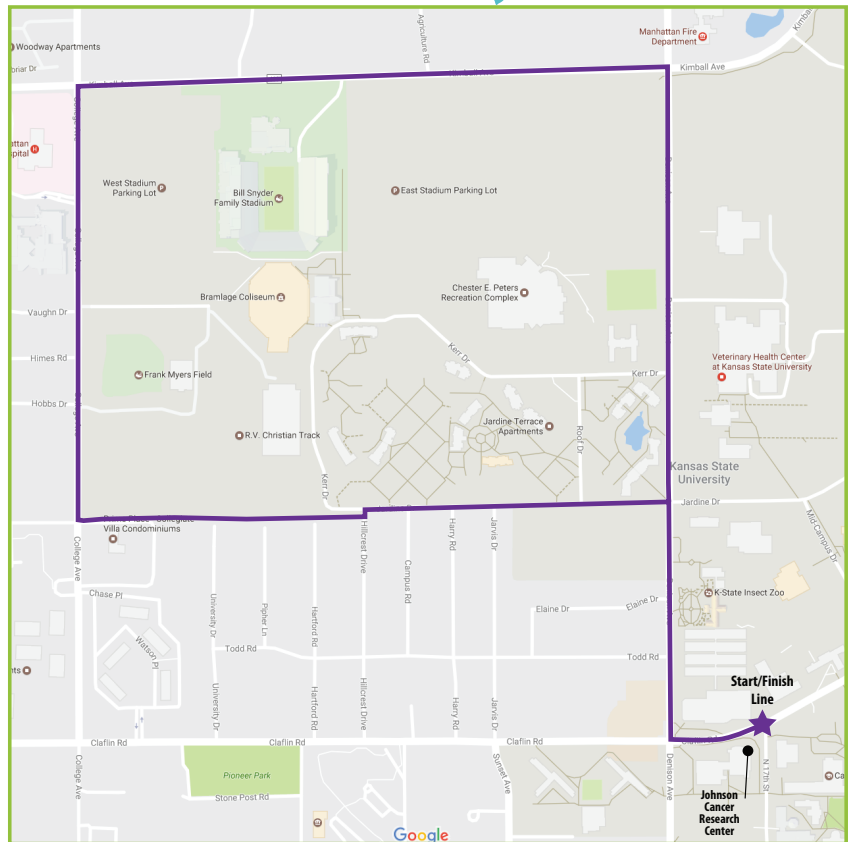

Walk Kansas 5K FOR THE FIGHT

May 6, 2017

5K Route (3.1 miles)

Check in: 7:45 am
Johnson Cancer Research Center
Kansas State University
1711 Claflin Road

Start time: 9:00 am
Start/Finish line is out front of the
Johnson Cancer Research Center

- Kid's Fun Run will begin
at 10:10am

Awards and race results will be
announced at 10:20

K-STATE
Research and Extension

Walk Kansas

KANSAS STATE
UNIVERSITY

Johnson Cancer
Research Center

Kansas State University Agricultural Experiment Station and Cooperative Extension Service
K-State Research and Extension is an equal opportunity provider and employer.