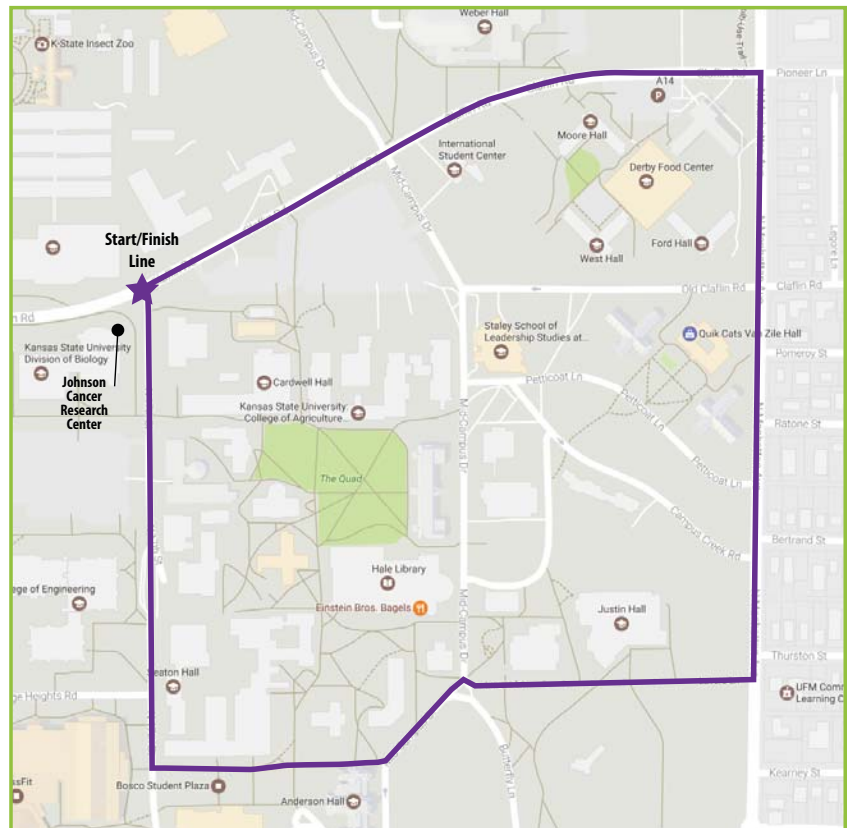

5K FOR THE FIGHT

May 7, 2022

1.5 mile Fun Run/Walk

Check in: 7:45 am
Johnson Cancer Research Center
Kansas State University
1711 Claflin Road

Start time: 9:00 am
Start/Finish line is out front of the
Johnson Cancer Research Center

- Awards ceremony: 9:45am
- Kid's Fun Run: 10:00am

K-STATE
Research and Extension

Walk Kansas

KANSAS STATE
UNIVERSITY

Johnson Cancer
Research Center

Kansas State University Agricultural Experiment Station and Cooperative Extension Service
K-State Research and Extension is an equal opportunity provider and employer.