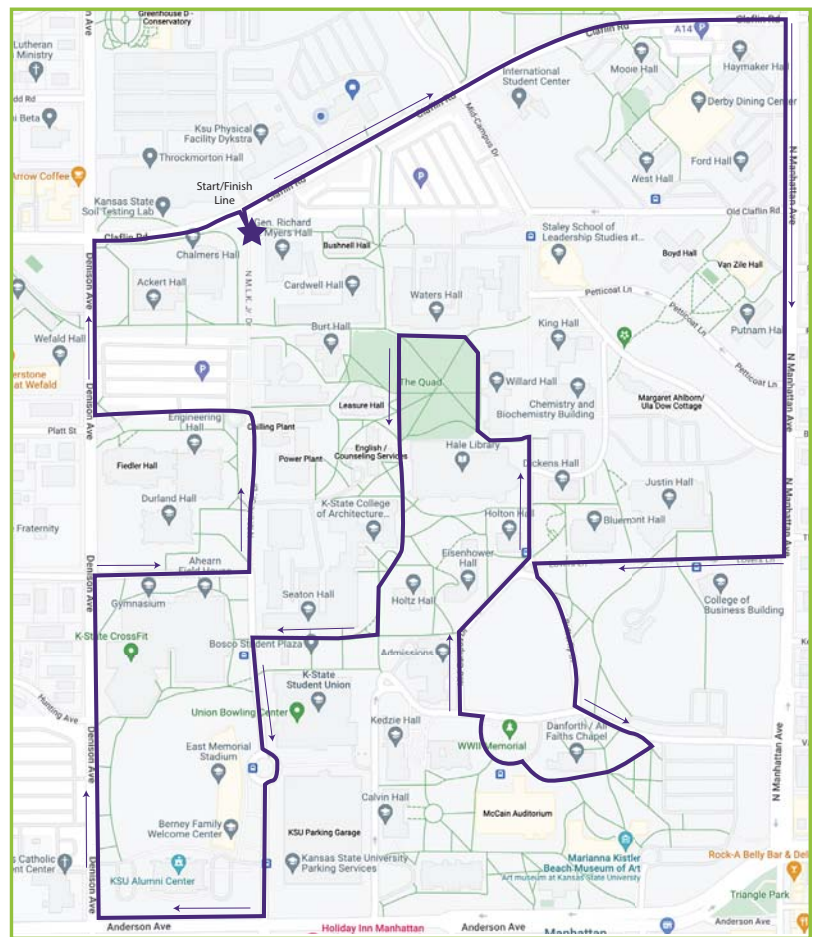

5K FOR THE FIGHT

May 7, 2022

5K Route (3.1 miles)

Check in: 7:45 am
Johnson Cancer Research Center
Kansas State University
1711 Claflin Road

Start time: 9:00 am
Start/Finish line is out front of the
Johnson Cancer Research Center

- Awards ceremony: 9:45am
- Kid's Fun Run: 10:00am

K-STATE
Research and Extension

Walk Kansas

KANSAS STATE
UNIVERSITY

Johnson Cancer
Research Center

Kansas State University Agricultural Experiment Station and Cooperative Extension Service
K-State Research and Extension is an equal opportunity provider and employer.