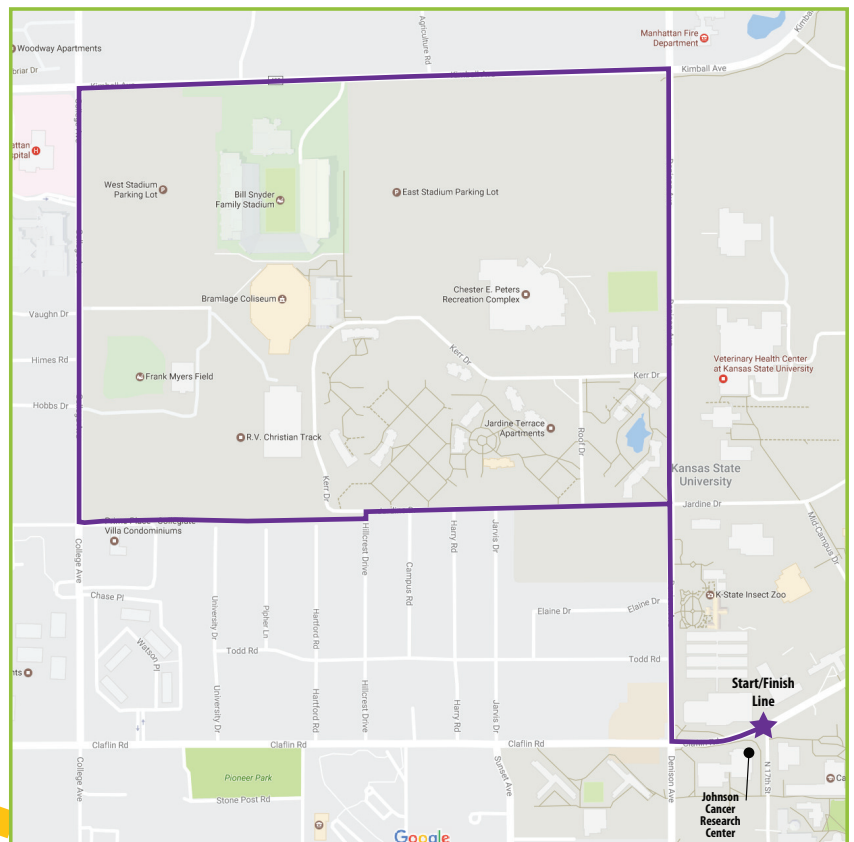

5K For the Fight

May 5, 2018

5K Route 3.1 miles

Check in: 7:45 am
Johnson Cancer Research Center
Kansas State University
1711 Claflin Road

Start time: 9:00 am
Start/Finish line is out front of the
Johnson Cancer Research Center

• Kid's Fun Run will begin
at 10:00am

Medals awarded to first-place
runners at 9:45

K-STATE
Research and Extension

Walk Kansas

KANSAS STATE
UNIVERSITY

Johnson Cancer
Research Center